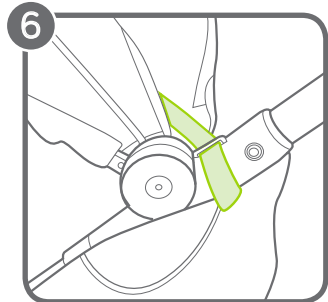

baby jogger®

frame replacement

CITY
TOUR™
2

baby
jogger[®]

newell
BRANDS

Baby Jogger, LLC

6655 Peachtree Dunwoody Rd. NE • Atlanta, GA 30328

1.800.241.1848 • www.babyjogger.com