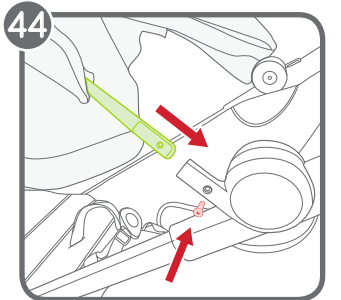

baby jogger®

frame replacement

CITY
TOUR™
2

baby
jogger[®]

newell
BRANDS

Baby Jogger, LLC

6655 Peachtree Dunwoody Rd. NE • Atlanta, GA 30328

1.800.241.1848 • www.babyjogger.com