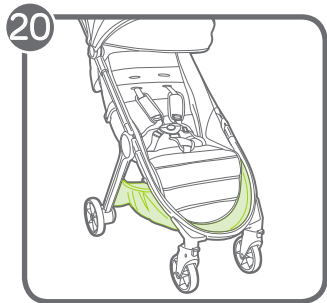

baby jogger®

frame replacement

CITY
TOUR™
2

baby
jogger[®]

newell
BRANDS

Baby Jogger, LLC

6655 Peachtree Dunwoody Rd. NE • Atlanta, GA 30328

1.800.241.1848 • www.babyjogger.com