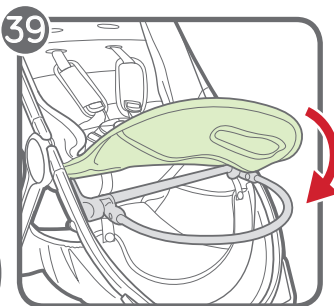

baby jogger®

frame replacement

CITY
TOUR™
2

baby
jogger[®]

newell
BRANDS

Baby Jogger, LLC

6655 Peachtree Dunwoody Rd. NE • Atlanta, GA 30328

1.800.241.1848 • www.babyjogger.com