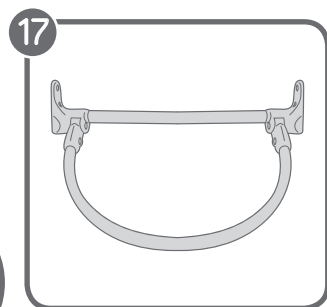

baby jogger®

frame replacement

CITY
TOUR™
2

baby
jogger[®]

newell
BRANDS

Baby Jogger, LLC

6655 Peachtree Dunwoody Rd. NE • Atlanta, GA 30328

1.800.241.1848 • www.babyjogger.com