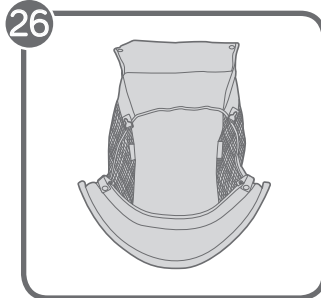

baby jogger®

frame replacement

CITY
TOUR™
2

baby
jogger[®]

newell
BRANDS

Baby Jogger, LLC

6655 Peachtree Dunwoody Rd. NE • Atlanta, GA 30328

1.800.241.1848 • www.babyjogger.com