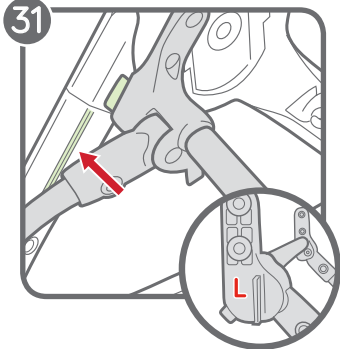

baby jogger®

frame replacement

CITY
TOUR™
2

baby
jogger[®]

newell
BRANDS

Baby Jogger, LLC

6655 Peachtree Dunwoody Rd. NE • Atlanta, GA 30328

1.800.241.1848 • www.babyjogger.com