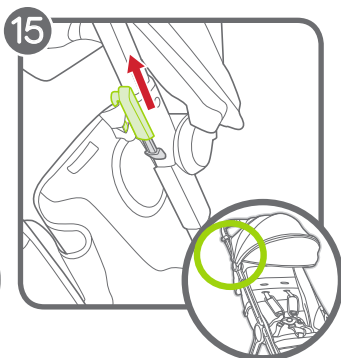

baby jogger®

frame replacement

CITY
TOUR™
2

baby
jogger[®]

newell
BRANDS

Baby Jogger, LLC

6655 Peachtree Dunwoody Rd. NE • Atlanta, GA 30328

1.800.241.1848 • www.babyjogger.com