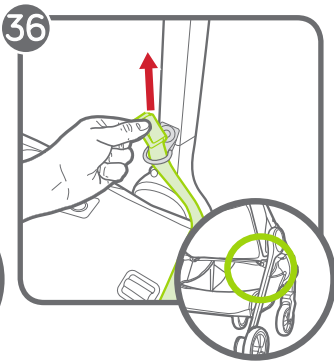

baby jogger®

frame replacement

CITY
TOUR™
2

baby
jogger[®]

newell
BRANDS

Baby Jogger, LLC

6655 Peachtree Dunwoody Rd. NE • Atlanta, GA 30328

1.800.241.1848 • www.babyjogger.com