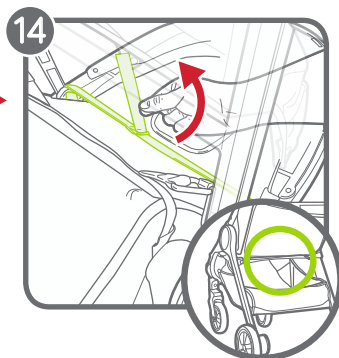

baby jogger®

frame replacement

CITY
TOUR™
2

baby
jogger[®]

newell
BRANDS

Baby Jogger, LLC

6655 Peachtree Dunwoody Rd. NE • Atlanta, GA 30328

1.800.241.1848 • www.babyjogger.com