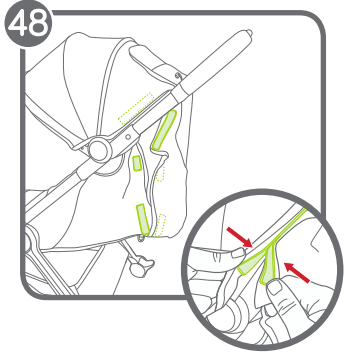

baby jogger®

frame replacement

CITY
TOUR™
2

baby
jogger[®]

newell
BRANDS

Baby Jogger, LLC

6655 Peachtree Dunwoody Rd. NE • Atlanta, GA 30328

1.800.241.1848 • www.babyjogger.com