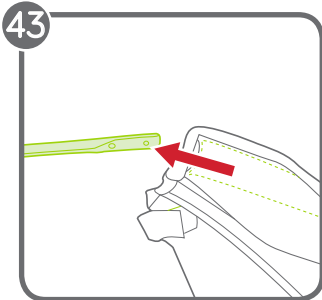

baby jogger®

frame replacement

CITY
TOUR™
2

baby
jogger[®]

newell
BRANDS

Baby Jogger, LLC

6655 Peachtree Dunwoody Rd. NE • Atlanta, GA 30328

1.800.241.1848 • www.babyjogger.com