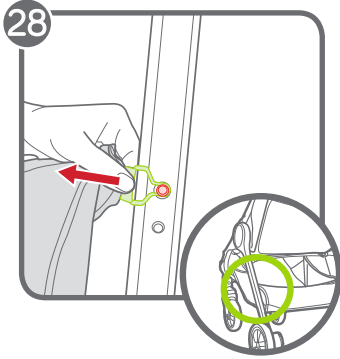

baby jogger®

frame replacement

CITY
TOUR™
2

baby
jogger[®]

newell
BRANDS

Baby Jogger, LLC

6655 Peachtree Dunwoody Rd. NE • Atlanta, GA 30328

1.800.241.1848 • www.babyjogger.com