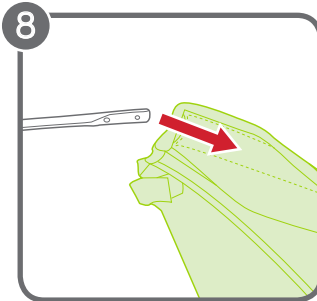

baby jogger®

frame replacement

CITY
TOUR™
2

baby
jogger[®]

newell
BRANDS

Baby Jogger, LLC

6655 Peachtree Dunwoody Rd. NE • Atlanta, GA 30328

1.800.241.1848 • www.babyjogger.com