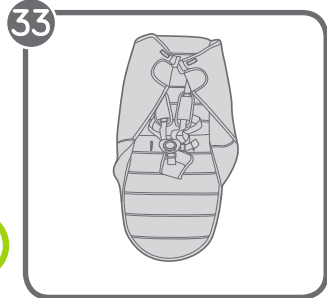

baby jogger®

frame replacement

CITY
TOUR™
2

baby
jogger[®]

newell
BRANDS

Baby Jogger, LLC

6655 Peachtree Dunwoody Rd. NE • Atlanta, GA 30328

1.800.241.1848 • www.babyjogger.com