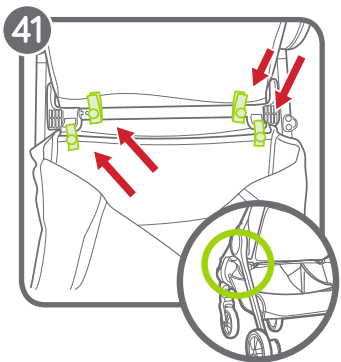

baby jogger®

frame replacement

CITY
TOUR™
2

baby
jogger[®]

newell
BRANDS

Baby Jogger, LLC

6655 Peachtree Dunwoody Rd. NE • Atlanta, GA 30328

1.800.241.1848 • www.babyjogger.com