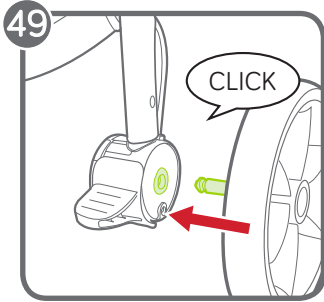

baby jogger®

frame replacement

CITY
TOUR™
2

baby
jogger[®]

newell
BRANDS

Baby Jogger, LLC

6655 Peachtree Dunwoody Rd. NE • Atlanta, GA 30328

1.800.241.1848 • www.babyjogger.com