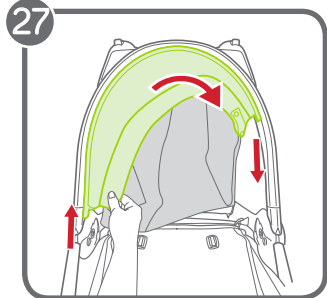

baby jogger®

frame replacement

CITY
TOUR™
2

baby
jogger[®]

newell
BRANDS

Baby Jogger, LLC

6655 Peachtree Dunwoody Rd. NE • Atlanta, GA 30328

1.800.241.1848 • www.babyjogger.com