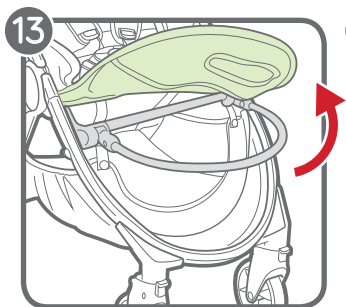

baby jogger®

frame replacement

CITY
TOUR™
2

baby
jogger[®]

newell
BRANDS

Baby Jogger, LLC

6655 Peachtree Dunwoody Rd. NE • Atlanta, GA 30328

1.800.241.1848 • www.babyjogger.com