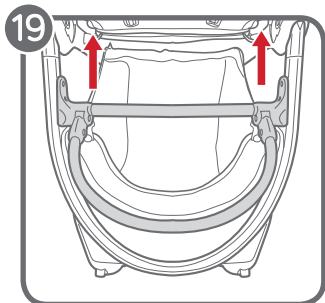

baby jogger®

frame replacement

CITY
TOUR™
2

baby
jogger[®]

newell
BRANDS

Baby Jogger, LLC

6655 Peachtree Dunwoody Rd. NE • Atlanta, GA 30328

1.800.241.1848 • www.babyjogger.com