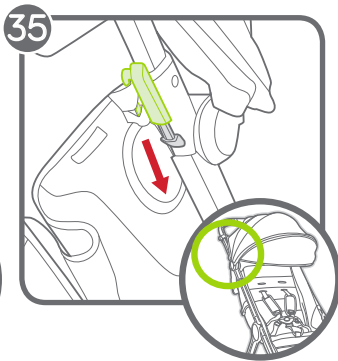

baby jogger®

frame replacement

CITY
TOUR™
2

baby
jogger[®]

newell
BRANDS

Baby Jogger, LLC

6655 Peachtree Dunwoody Rd. NE • Atlanta, GA 30328

1.800.241.1848 • www.babyjogger.com