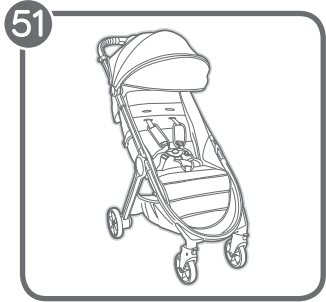

baby jogger®

frame replacement

CITY
TOUR™
2

baby
jogger[®]

newell
BRANDS

Baby Jogger, LLC

6655 Peachtree Dunwoody Rd. NE • Atlanta, GA 30328

1.800.241.1848 • www.babyjogger.com