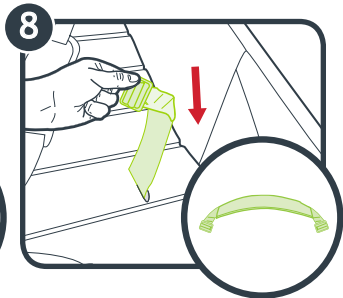

baby jogger[®]

seat replacement

CITY TOUR[™]
DOUBLE 2

baby jogger[®]
Baby Jogger, LLC

6655 Peachtree-Dunwoody Rd. NE • Atlanta, GA 30328
1.800.241.1848 • www.babyjogger.com

Product of/Product de:
Newell Europe Sarl
10 Chemin de Blandonnet • CH 1214 Vernier, Switzerland