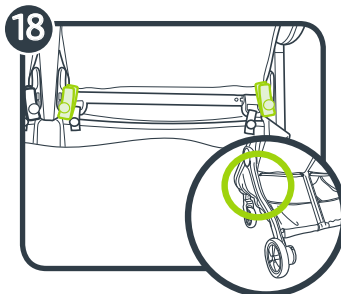

baby jogger[®]

seat replacement

CITY TOUR[™]
DOUBLE 2

baby jogger[®]
Baby Jogger, LLC

6655 Peachtree-Dunwoody Rd. NE • Atlanta, GA 30328
1.800.241.1848 • www.babyjogger.com

Product of/Product de:
Newell Europe Sarl
10 Chemin de Blandonnet • CH 1214 Vernier, Switzerland