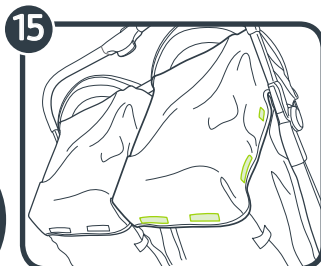

baby jogger[®]

seat replacement

CITY TOUR[™]
DOUBLE 2

baby jogger[®]
Baby Jogger, LLC

6655 Peachtree-Dunwoody Rd. NE • Atlanta, GA 30328
1.800.241.1848 • www.babyjogger.com

Product of/Product de:
Newell Europe Sarl
10 Chemin de Blandonnet • CH 1214 Vernier, Switzerland