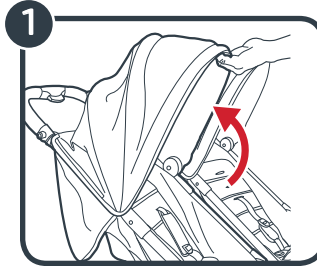

baby jogger[®]

seat replacement

CITY TOUR[™]
DOUBLE 2

baby jogger[®]
Baby Jogger, LLC

6655 Peachtree-Dunwoody Rd. NE • Atlanta, GA 30328
1.800.241.1848 • www.babyjogger.com

Product of/Product de:
Newell Europe Sarl
10 Chemin de Blandonnet • CH 1214 Vernier, Switzerland