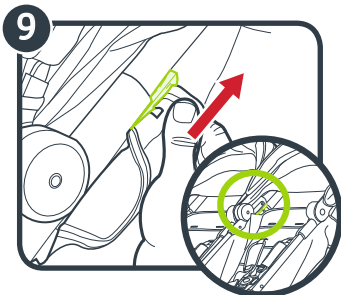

baby jogger[®]

seat replacement

CITY TOUR[™]
DOUBLE 2

baby jogger[®]
Baby Jogger, LLC

6655 Peachtree-Dunwoody Rd. NE • Atlanta, GA 30328
1.800.241.1848 • www.babyjogger.com

Product of/Product de:
Newell Europe Sarl
10 Chemin de Blandonnet • CH 1214 Vernier, Switzerland