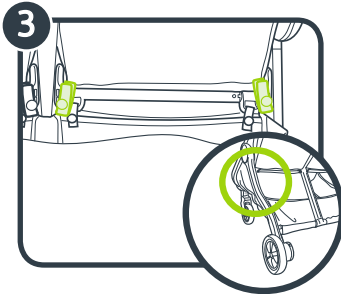

baby jogger[®]

seat replacement

CITY TOUR[™]
DOUBLE 2

baby jogger[®]
Baby Jogger, LLC

6655 Peachtree-Dunwoody Rd. NE • Atlanta, GA 30328
1.800.241.1848 • www.babyjogger.com

Product of/Product de:
Newell Europe Sarl
10 Chemin de Blandonnet • CH 1214 Vernier, Switzerland