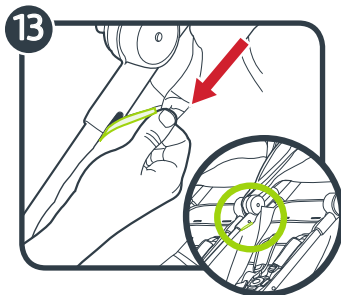

baby jogger[®]

seat replacement

CITY TOUR[™]
DOUBLE 2

baby jogger[®]
Baby Jogger, LLC

6655 Peachtree-Dunwoody Rd. NE • Atlanta, GA 30328
1.800.241.1848 • www.babyjogger.com

Product of/Product de:
Newell Europe Sarl
10 Chemin de Blandonnet • CH 1214 Vernier, Switzerland