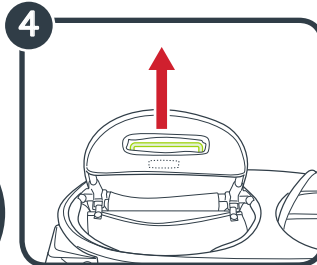

baby jogger[®]

seat replacement

CITY TOUR[™]
DOUBLE 2

baby jogger[®]
Baby Jogger, LLC

6655 Peachtree-Dunwoody Rd. NE • Atlanta, GA 30328
1.800.241.1848 • www.babyjogger.com

Product of/Product de:
Newell Europe Sarl
10 Chemin de Blandonnet • CH 1214 Vernier, Switzerland