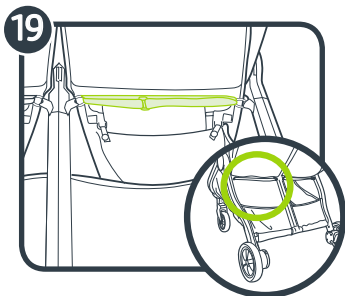

baby jogger[®]

seat replacement

CITY TOUR[™]
DOUBLE 2

baby jogger[®]
Baby Jogger, LLC

6655 Peachtree-Dunwoody Rd. NE • Atlanta, GA 30328
1.800.241.1848 • www.babyjogger.com

Product of/Product de:
Newell Europe Sarl
10 Chemin de Blandonnet • CH 1214 Vernier, Switzerland