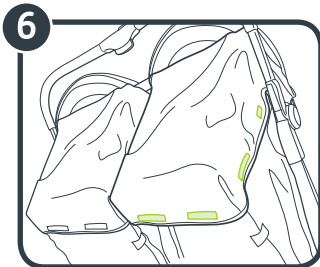

baby jogger[®]

seat replacement

CITY TOUR[™]
DOUBLE 2

baby jogger[®]
Baby Jogger, LLC

6655 Peachtree-Dunwoody Rd. NE • Atlanta, GA 30328
1.800.241.1848 • www.babyjogger.com

Product of/Product de:
Newell Europe Sarl
10 Chemin de Blandonnet • CH 1214 Vernier, Switzerland