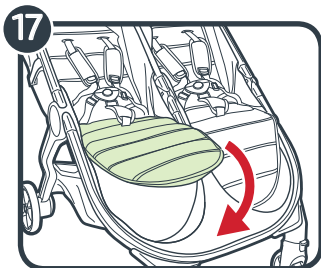

baby jogger[®]

seat replacement

CITY TOUR[™]
DOUBLE 2

baby jogger[®]
Baby Jogger, LLC

6655 Peachtree-Dunwoody Rd. NE • Atlanta, GA 30328
1.800.241.1848 • www.babyjogger.com

Product of/Product de:
Newell Europe Sarl
10 Chemin de Blandonnet • CH 1214 Vernier, Switzerland