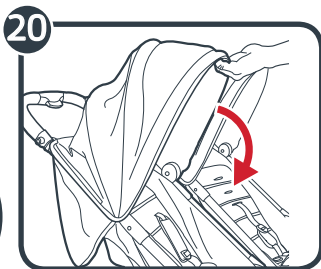

baby jogger[®]

seat replacement

CITY TOUR[™]
DOUBLE 2

baby jogger[®]
Baby Jogger, LLC

6655 Peachtree-Dunwoody Rd. NE • Atlanta, GA 30328
1.800.241.1848 • www.babyjogger.com

Product of/Product de:
Newell Europe Sarl
10 Chemin de Blandonnet • CH 1214 Vernier, Switzerland