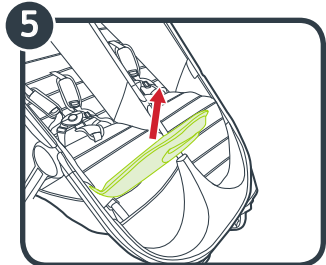

baby jogger[®]

seat replacement

CITY TOUR[™]
DOUBLE 2

baby jogger[®]
Baby Jogger, LLC

6655 Peachtree-Dunwoody Rd. NE • Atlanta, GA 30328
1.800.241.1848 • www.babyjogger.com

Product of/Product de:
Newell Europe Sarl
10 Chemin de Blandonnet • CH 1214 Vernier, Switzerland