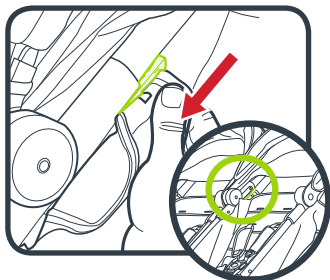

baby jogger[®]

seat replacement

CITY TOUR[™]
DOUBLE 2

baby jogger[®]
Baby Jogger, LLC

6655 Peachtree-Dunwoody Rd. NE • Atlanta, GA 30328
1.800.241.1848 • www.babyjogger.com

Product of/Product de:
Newell Europe Sarl
10 Chemin de Blandonnet • CH 1214 Vernier, Switzerland