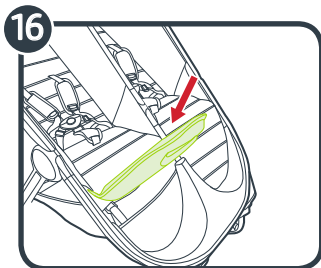

baby jogger[®]

seat replacement

CITY TOUR[™]
DOUBLE 2

baby jogger[®]
Baby Jogger, LLC

6655 Peachtree-Dunwoody Rd. NE • Atlanta, GA 30328
1.800.241.1848 • www.babyjogger.com

Product of/Product de:
Newell Europe Sarl
10 Chemin de Blandonnet • CH 1214 Vernier, Switzerland