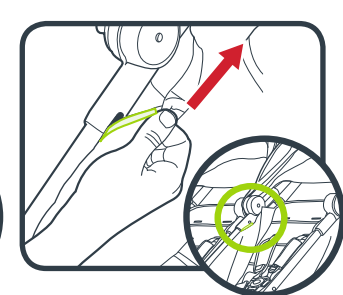

baby jogger[®]

seat replacement

CITY TOUR[™]
DOUBLE 2

baby jogger[®]
Baby Jogger, LLC

6655 Peachtree-Dunwoody Rd. NE • Atlanta, GA 30328
1.800.241.1848 • www.babyjogger.com

Product of/Product de:
Newell Europe Sarl
10 Chemin de Blandonnet • CH 1214 Vernier, Switzerland