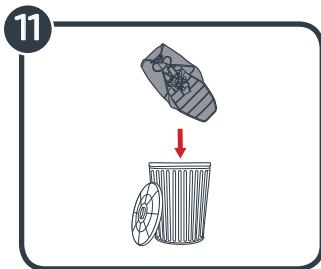

baby jogger[®]

seat replacement

CITY TOUR[™]
DOUBLE 2

baby jogger[®]
Baby Jogger, LLC

6655 Peachtree-Dunwoody Rd. NE • Atlanta, GA 30328
1.800.241.1848 • www.babyjogger.com

Product of/Product de:
Newell Europe Sarl
10 Chemin de Blandonnet • CH 1214 Vernier, Switzerland